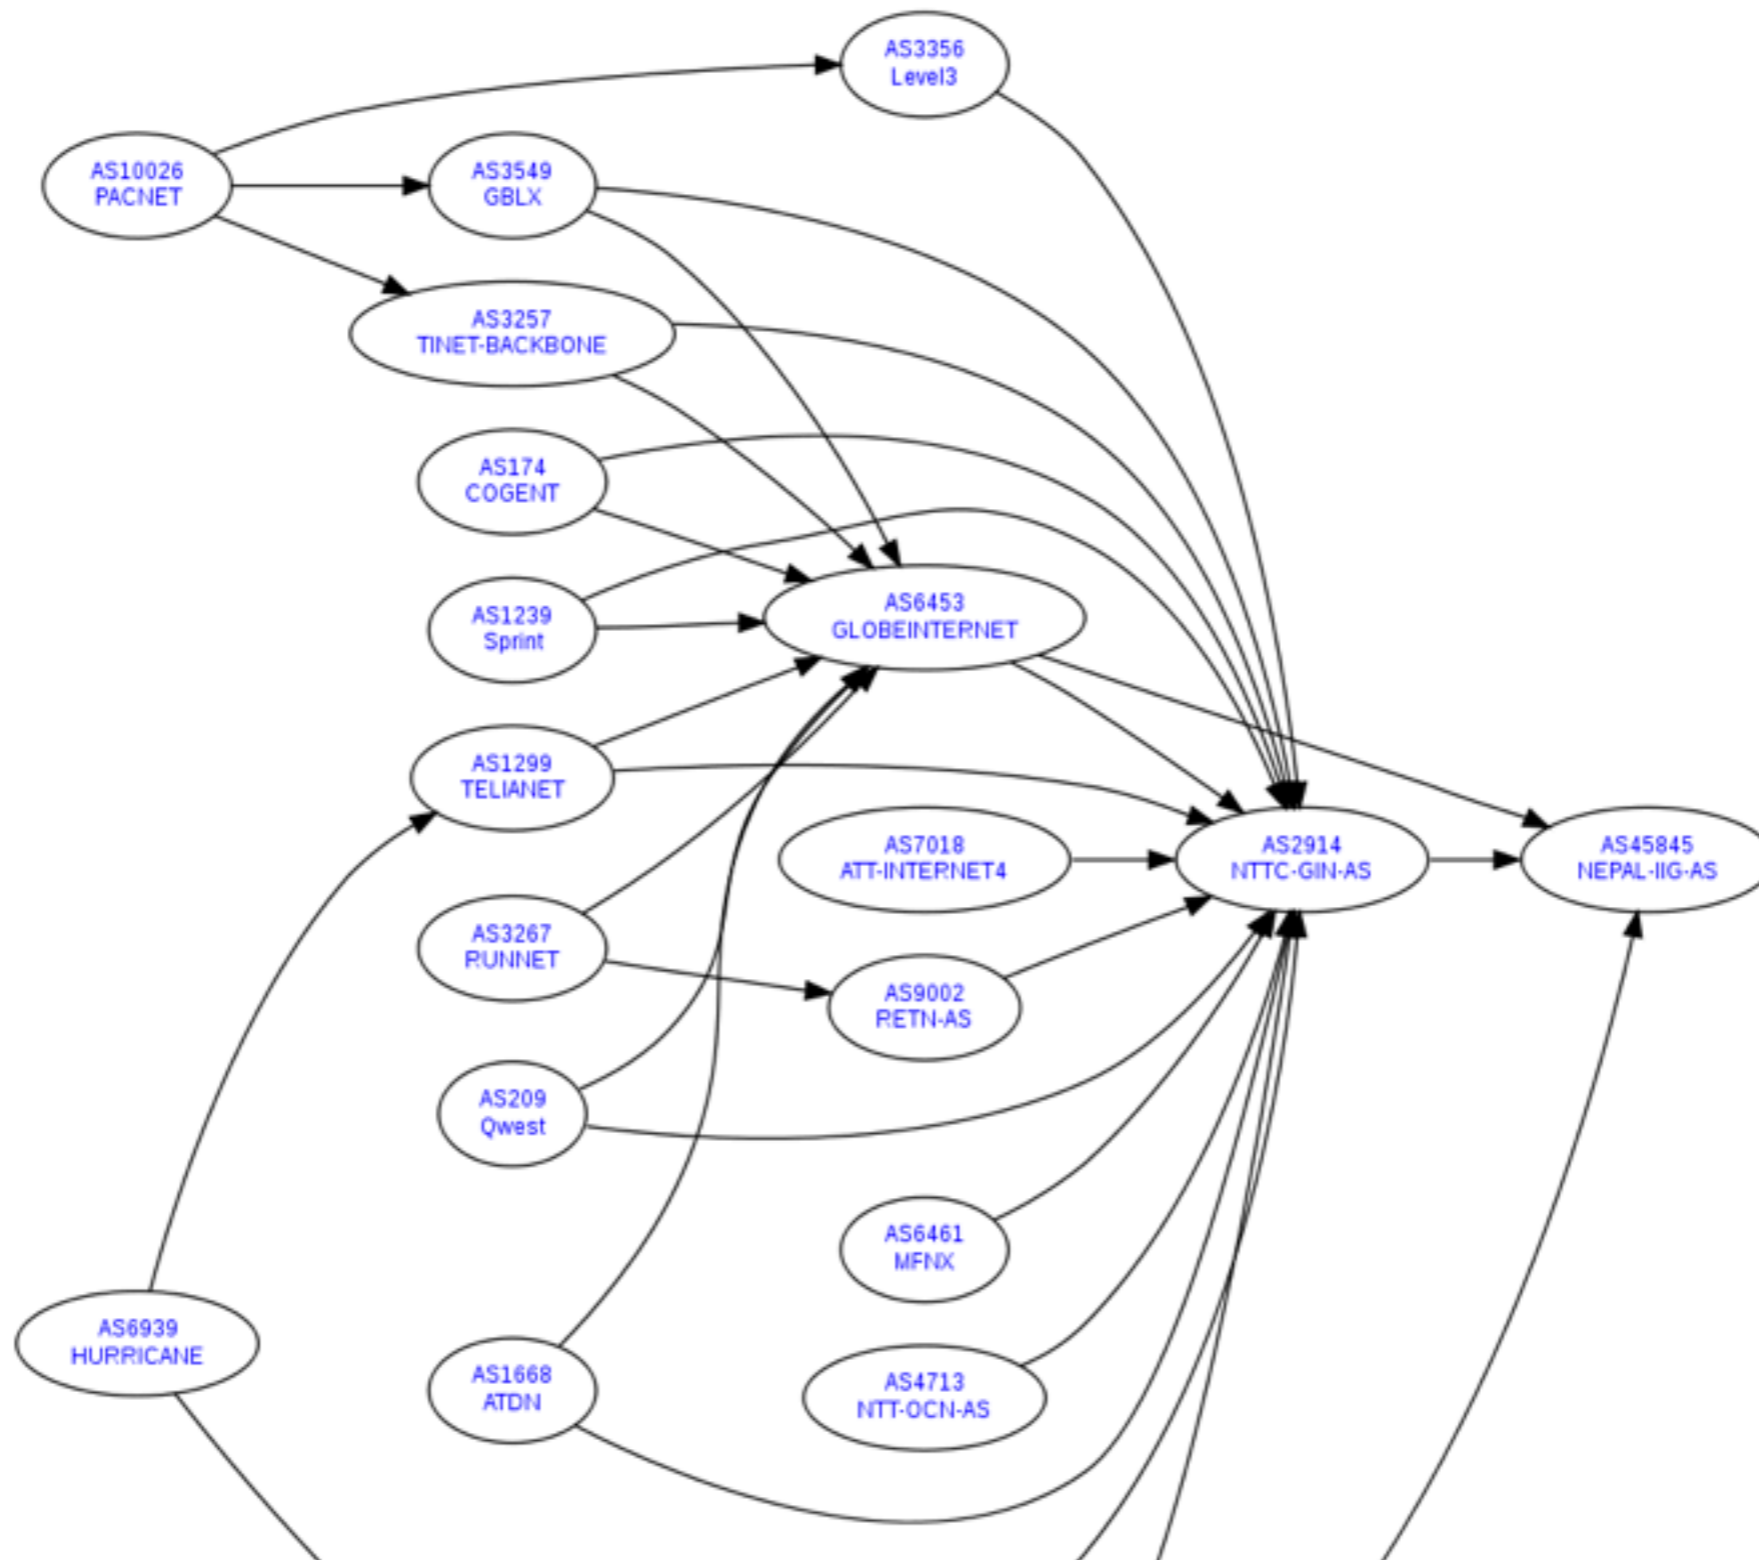

NIIG

Overseas Peering

Experience

Deepak Shrestha, Subisu
SANOG XVI
Paro, Bhutan

NIIG

- Nepal International Internet Gateway
 - Wholesale IP Transit Provider
 - AS45845
 - Upstreams -
 - NTT (AS2914) in SG and London
 - TATA (AS6453) in Mumbai

NIIG - Contd.

- Peering @Equinix Singapore - 100Mbps Port
 - Google/Youtube
 - Facebook
 - Yahoo
 - Microsoft
 - Hurricane Electric
 - Telecom Malaysia
 - Bharti Airtel
 -

Peering

- Peering Policy
 - Open
 - Advertise all our customer prefixes
- as45845.peeringdb.com

Key Drivers

- Reduce Cost
- Improve Quality & Value
 - Faster - Better & Shorter Paths (lower latency)
 - Reliable - more paths, redundancy

Time Period: [day](#) [week](#) [1 month](#) [6 month](#) [year](#) Fri Jun 11 17:35 10 - Sat Jun 12 17:35 10

Results & Future plans

- Peering Traffic
 - 25% of our total inbound traffic
 - 20% of our total outbound traffic
- Future Plans
 - More Peers
 - Paid Peering
 - LINX/AMSIX/HKIX

How did we do it?

- Build a circuit to the IX
- Setup BGP session with the Route-Server
- Start Sending and Receiving traffic from open peers
- Request to peers with others for bilateral peering and wait :-)